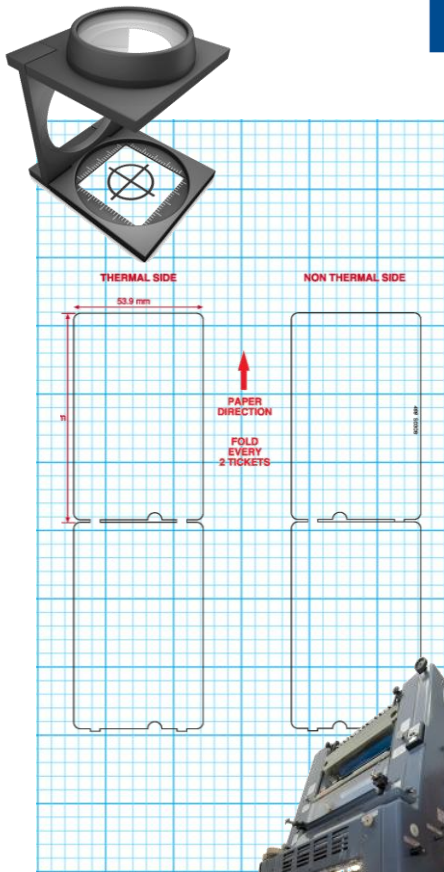

Certified Minority & Veteran Owned

Quality ISO 9001:2000 Certified